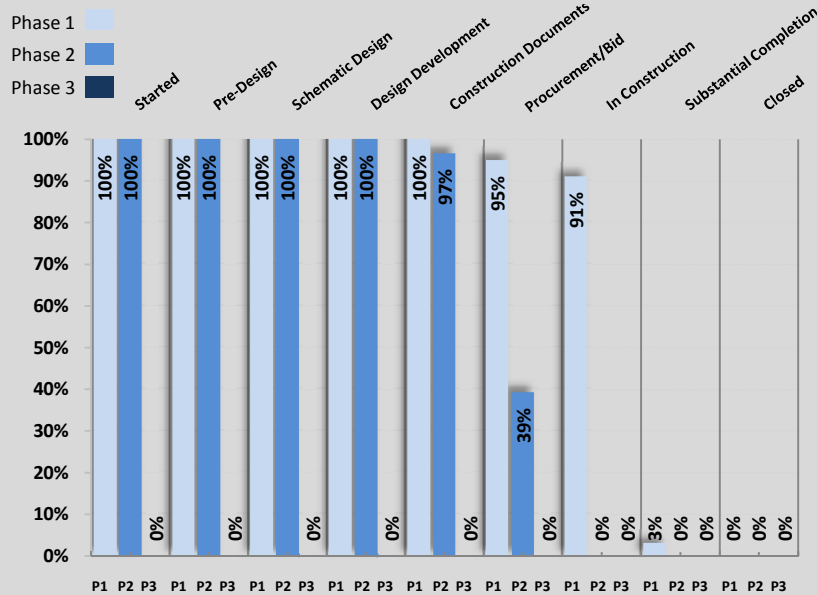

# PROGRAM MANAGERS' QUARTERLY SUMMARY REPORT

as of August 31, 2010

By Project Stage	No. of Projects		
	Phase 1	Phase 2	Phase 3
Started	✓	✓	0
Pre-Design (STB)	✓	✓	0
Schematic Design	✓	✓	0
Design Development	✓	3	0
Construction Documents	5	51	0
Procurement / Bidding	4	35	0
In Construction	88	0	0
Substantial Completion	3	0	0
Closed	0	0	0

## % of Projects In/Completed by Phase & Stage

By Project Type	No. of Projects		
	Phase 1	Phase 2	Phase 3
No. of New Construction:	6	5	3
No. of Addition / Renovations:	5	4	4
No. of Expansion / Renovations:	9	7	1
No. of Renovations:	80	73	34
Total No. of Projects by Phase	100	89	42
Total No. of Projects	231		
Total No. of Bid Packages by Phase	35	33	15